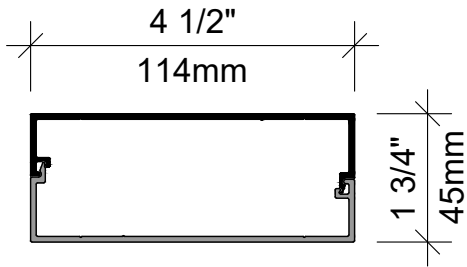

SUNSHADE FRAMING DETAILS

H1

FOR SECTIONS WIDER THAN 5 FT. ON CENTRE AND/OR SECTIONS PROJECTING GREATER THAN 27 1/2" (699), CONTACT DESA FOR DETAILS.

SUNSHADES FRAMING PARTS

H2

SS10
OUTRIGGER

SS40
LOUVER

SS20
FACIA

11 5/8" R.

SS05
ANCHOR

Clearly Exceptional

Providing innovative solutions that meet client needs | desa.ca

SUNSHADE PARTS LIST

H3

PART	PART NO.	DESCRIPTION	STOCK LENGTH IN METRES	FINISH		
				CLEAR ANODIZED	BRONZE ANODIZED	
	SS10	OUT RIGGER	7.39			
	SS40	LOUVER	7.39			
	SS20	FACIA	7.39			
	SS05	ANCHOR				