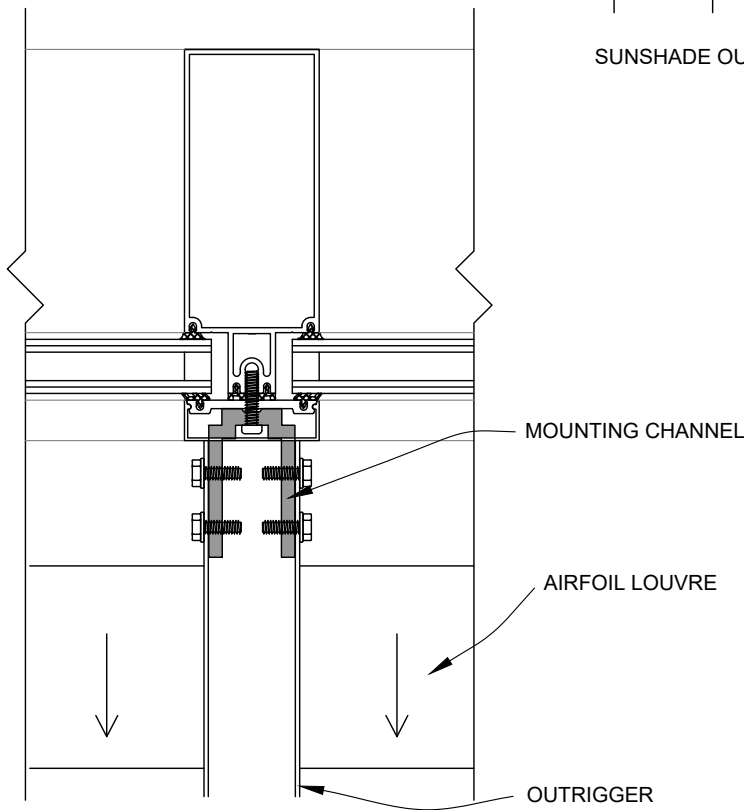

SECTION H INDEX SUNSHADES

H

<u>PAGE</u>	<u>DESCRIPTION</u>
H1	SUNSHADE FRAMING DETAILS
H2	SUNSHADE FRAMING PARTS
H3	SUNSHADE PARTS LIST

Clearly Exceptional

Providing innovative solutions that meet client needs | desa.ca

SUNSHADE FRAMING DETAILS

H1

FOR SECTIONS WIDER THAN 5 FT. ON CENTRE AND/OR SECTIONS PROJECTING GREATER THAN 27 1/2" (699), CONTACT DESA FOR DETAILS.

SUNSHADES FRAMING PARTS

H2

SS10
OUTRIGGER

SS40
LOUVER

SS20
FACIA

11 5/8" R.

SS05
ANCHOR

Clearly Exceptional

Providing innovative solutions that meet client needs | desa.ca

SUNSHADE PARTS LIST

H3

PART	PART NO.	DESCRIPTION	STOCK LENGTH IN METRES	FINISH		
				CLEAR ANODIZED	BRONZE ANODIZED	
	SS10	OUT RIGGER	7.39			
	SS40	LOUVER	7.39			
	SS20	FACIA	7.39			
	SS05	ANCHOR				