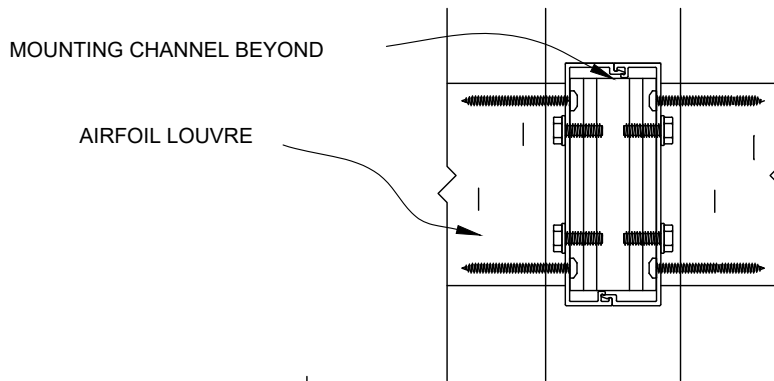

SECTION H INDEX SUNSHADES

H

<u>PAGE</u>	<u>DESCRIPTION</u>
H1	SUNSHADE FRAMING DETAILS
H2	SUNSHADE FRAMING PARTS
H3	SUNSHADE PARTS LIST

Clearly Exceptional

Providing innovative solutions that meet client needs | desa.ca

SUNSHADE FRAMING DETAILS

H1

FOR SECTIONS WIDER THAN 5 FT. ON CENTRE AND/OR SECTIONS PROJECTING GREATER THAN 27 1/2" (699), CONTACT DESA FOR DETAILS.

SUNSHADES FRAMING PARTS

H2

SS10
OUTRIGGER

SS40
LOUVER

SS20
FACIA

11 5/8" R.

SS05
ANCHOR

Clearly Exceptional

Providing innovative solutions that meet client needs | desa.ca

SUNSHADE PARTS LIST

H3

PART	PART NO.	DESCRIPTION	STOCK LENGTH IN METRES	FINISH		
				CLEAR ANODIZED	BRONZE ANODIZED	
	SS10	OUT RIGGER	7.39			
	SS40	LOUVER	7.39			
	SS20	FACIA	7.39			
	SS05	ANCHOR				