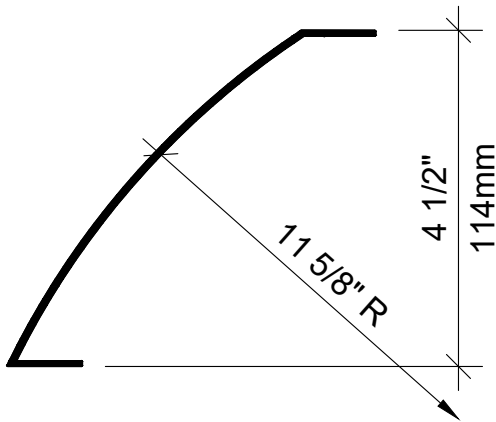

SUNSHADE FRAMING DETAILS

H1

FOR SECTIONS WIDER THAN 5 FT. ON CENTRE AND/OR SECTIONS PROJECTING GREATER THAN 27 1/2" (699), CONTACT DESA FOR DETAILS.

SUNSHADES FRAMING PARTS

H2

SS10
OUTRIGGER

SS40
LOUVER

SS20
FACIA

11 5/8" R.

SS05
ANCHOR

Clearly Exceptional

Providing innovative solutions that meet client needs | desa.ca

SUNSHADE PARTS LIST

H3

PART	PART NO.	DESCRIPTION	STOCK LENGTH IN METRES	FINISH		
				CLEAR ANODIZED	BRONZE ANODIZED	
	SS10	OUT RIGGER	7.39			
	SS40	LOUVER	7.39			
	SS20	FACIA	7.39			
	SS05	ANCHOR				