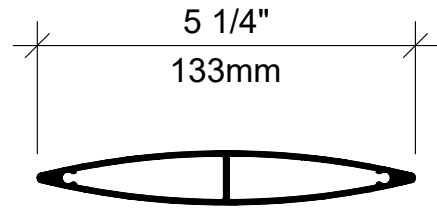

SUNSHADE FRAMING DETAILS

H1

FOR SECTIONS WIDER THAN 5 FT. ON CENTRE AND/OR SECTIONS PROJECTING GREATER THAN 27 1/2" (699), CONTACT DESA FOR DETAILS.

SUNSHADES FRAMING PARTS

H2

SS10
OUTRIGGER

SS40
LOUVER

SS20
FACIA

11 5/8" R.

SS05
ANCHOR

Clearly Exceptional

Providing innovative solutions that meet client needs | desa.ca

SUNSHADE PARTS LIST

H3

PART	PART NO.	DESCRIPTION	STOCK LENGTH IN METRES	FINISH		
				CLEAR ANODIZED	BRONZE ANODIZED	
	SS10	OUT RIGGER	7.39			
	SS40	LOUVER	7.39			
	SS20	FACIA	7.39			
	SS05	ANCHOR				