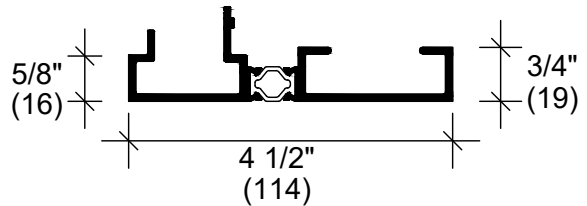

C2570
SINGLE GLAZING ADAPTER (PVC)

TB300
DOOR ADAPTER THERMAL BARRIER

SB21, SB22
2500 SERIES SHEAR BLOCK

N635
EXTERIOR GASKET

N646
INTERIOR GASKET SSG

N648
SSG MULLION GASKET

270
CORNER PLUG

649
CORNER PLUG SSG