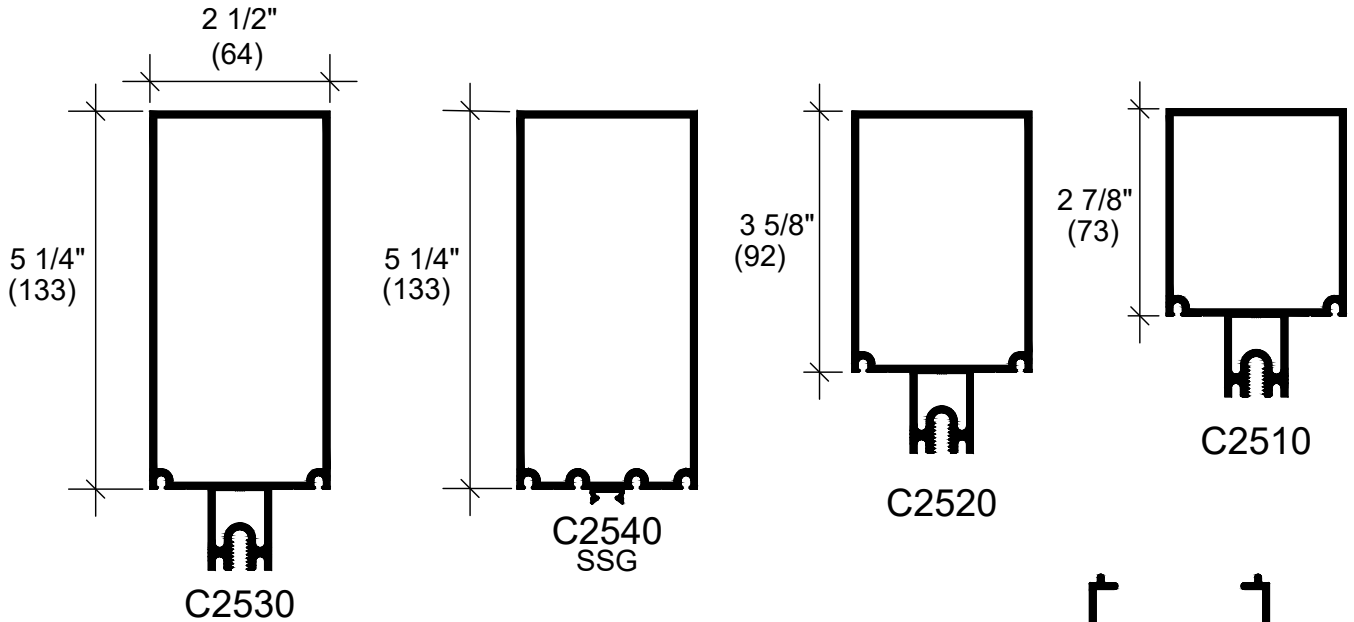

2500 SERIES CURTAIN WALL FRAMING PARTS

F6

TB428
THERMAL BARRIER

F2008
F2009
2 PIECE DOOR STOP

C2550
SINGLE GLAZING ADAPTER SSG

C2560
CORNER ADAPTER

TB694
THERMAL BARRIER SSG

N208
INTERIOR GASKET

C2570
SINGLE GLAZING ADAPTER (PVC)

TB300
DOOR ADAPTER THERMAL BARRIER

SB21, SB22
2500 SERIES SHEAR BLOCK

N635
EXTERIOR GASKET

N646
INTERIOR GASKET SSG

N648
SSG MULLION GASKET

270
CORNER PLUG

649
CORNER PLUG SSG