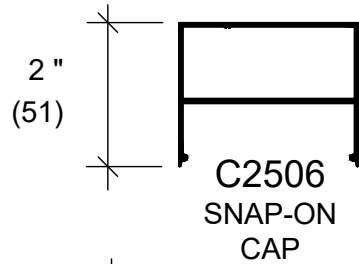

2500HP SERIES CURTAIN WALL FRAMING PARTS

F20

C2505HP
PRESSURE
PLATE

Clearly Exceptional

Providing innovative solutions that meet client needs | desa.ca