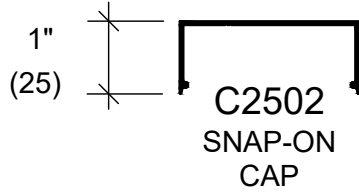

2500HP SERIES CURTAIN WALL FRAMING PARTS

F20

C2505HP
PRESSURE
PLATE

Clearly Exceptional

Providing innovative solutions that meet client needs | desa.ca