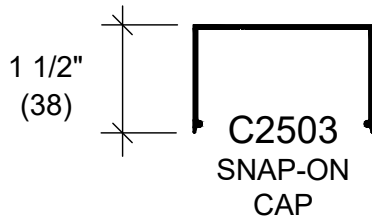

2500HP SERIES CURTAIN WALL FRAMING PARTS

F20

C2505HP
PRESSURE
PLATE

Clearly Exceptional

Providing innovative solutions that meet client needs | desa.ca