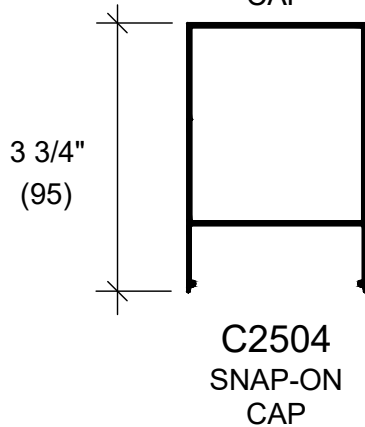

2500HP SERIES CURTAIN WALL FRAMING PARTS

F20

C2505HP
PRESSURE
PLATE

Clearly Exceptional

Providing innovative solutions that meet client needs | desa.ca