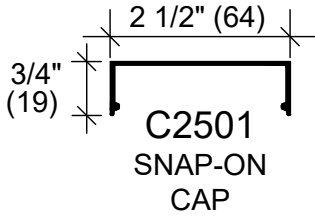

2500HP SERIES CURTAIN WALL FRAMING PARTS

F20

C2505HP
PRESSURE
PLATE

Clearly Exceptional

Providing innovative solutions that meet client needs | desa.ca