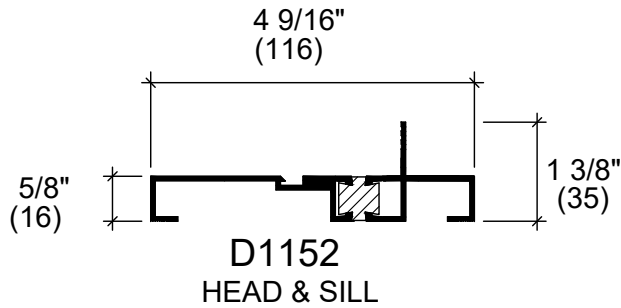

115 SERIES WINDOW FRAMING PARTS

D12

3/16" SHIM TAPE
FOR HEAD & SILL
D1152

1/8" SHIM TAPE
FOR JAMB & MULLION
D1153-D1154-D1155-D1501

N215
ROLL IN GASKET FOR
1" UNITS

Clearly Exceptional

Providing innovative solutions that meet client needs | desa.ca