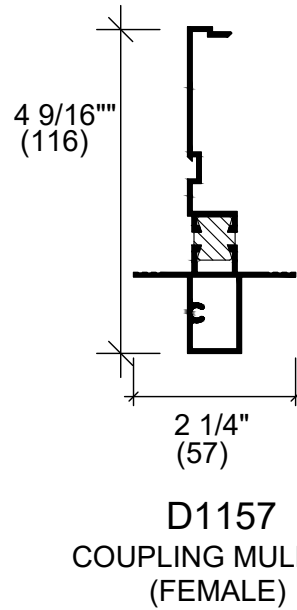

115 SERIES WINDOW FRAMING PARTS

D12

3/16" SHIM TAPE
FOR HEAD & SILL
D1152

1/8" SHIM TAPE
FOR JAMB & MULLION
D1153-D1154-D1155-D1501

N215
ROLL IN GASKET FOR
1" UNITS

Clearly Exceptional

Providing innovative solutions that meet client needs | desa.ca