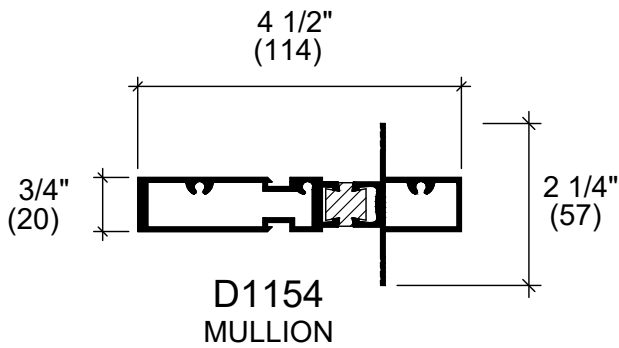

115 SERIES WINDOW FRAMING PARTS

D12

3/16" SHIM TAPE
FOR HEAD & SILL
D1152

1/8" SHIM TAPE
FOR JAMB & MULLION
D1153-D1154-D1155-D1501

N215
ROLL IN GASKET FOR
1" UNITS

Clearly Exceptional

Providing innovative solutions that meet client needs | desa.ca