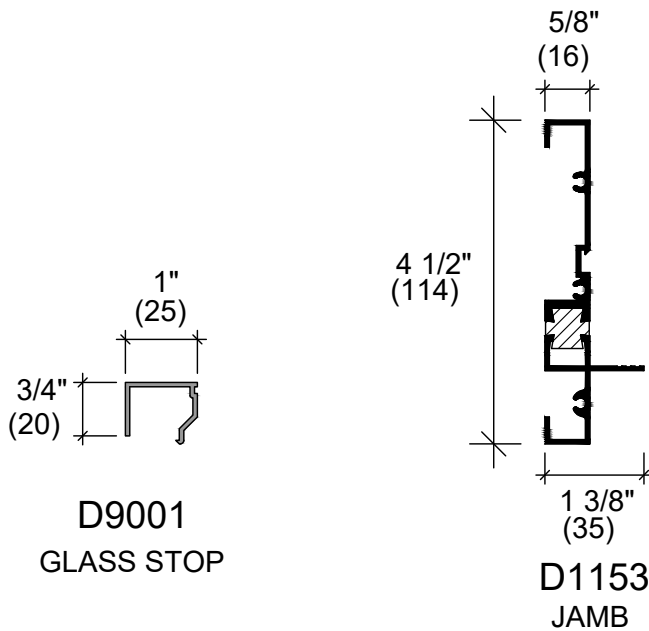

115 SERIES WINDOW FRAMING PARTS

D12

3/16" SHIM TAPE
FOR HEAD & SILL
D1152

1/8" SHIM TAPE
FOR JAMB & MULLION
D1153-D1154-D1155-D1501

N215
ROLL IN GASKET FOR
1" UNITS

Clearly Exceptional

Providing innovative solutions that meet client needs | desa.ca