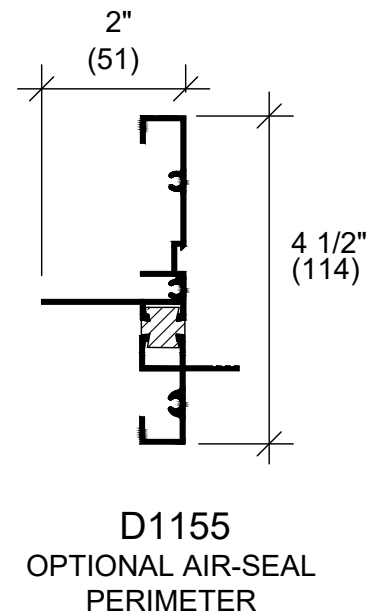

115 SERIES WINDOW FRAMING PARTS

D12

3/16" SHIM TAPE
FOR HEAD & SILL
D1152

1/8" SHIM TAPE
FOR JAMB & MULLION
D1153-D1154-D1155-D1501

N215
ROLL IN GASKET FOR
1" UNITS

Clearly Exceptional

Providing innovative solutions that meet client needs | desa.ca