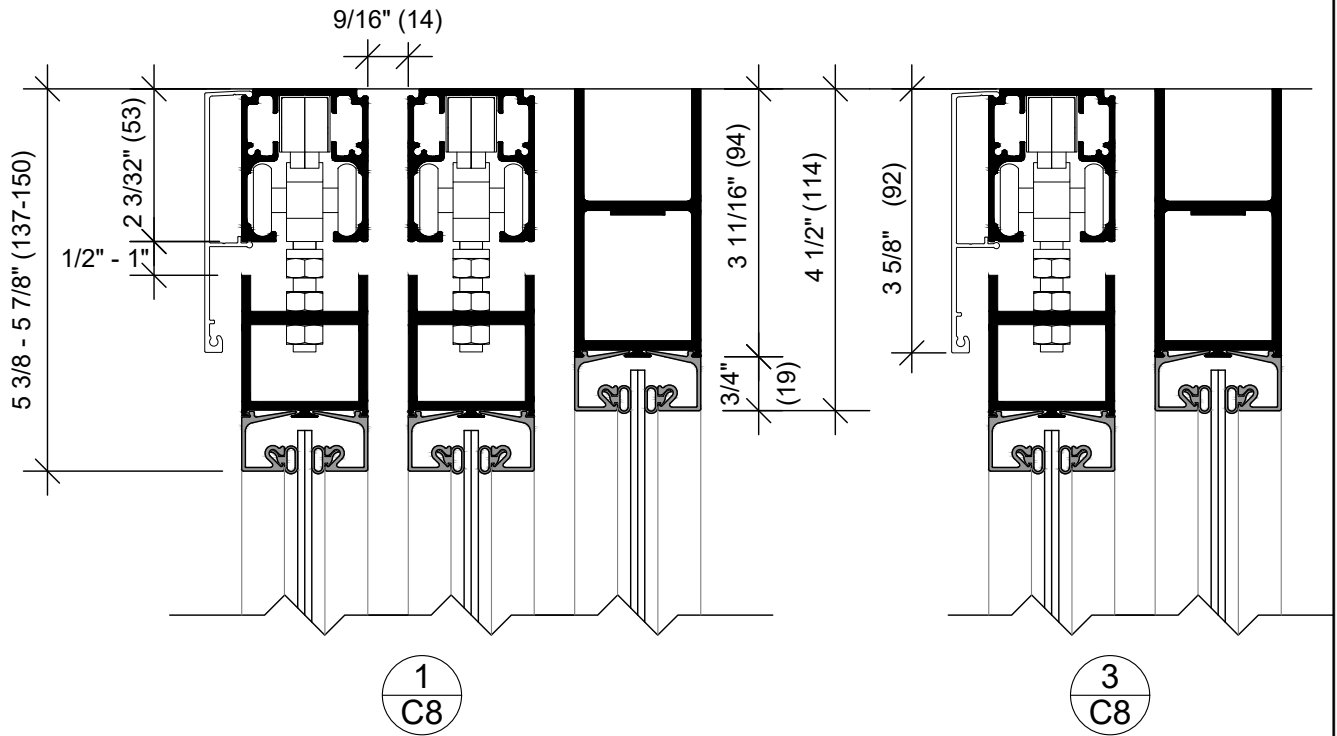

2000 SERIES SLIDING DOOR DETAILS

C8

ALTERNATE RECESSED
TRACK DETAILS

SURFACE MOUNTED TRACK
WITH FIXED PANEL DETAIL

Clearly Exceptional

Providing innovative solutions that meet client needs | desa.ca