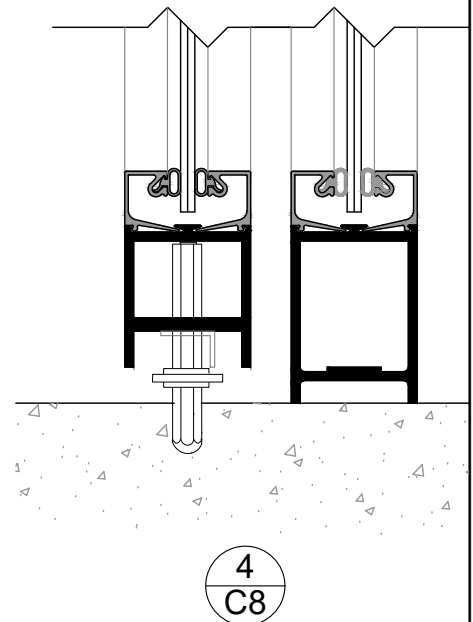

2000 SERIES SLIDING DOOR DETAILS

C8

ALTERNATE RECESSED
TRACK DETAILS

SURFACE MOUNTED TRACK
WITH FIXED PANEL DETAIL

Clearly Exceptional

Providing innovative solutions that meet client needs | desa.ca