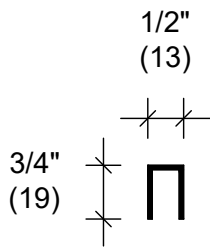

400 SERIES TUBE & STOP FRAMING PARTS

B12

D401
1 3/4" (45) x 4" (102)
TUBE

D405
POST

D409
1" (25) x 4" (102)
TUBE

F2008
DOOR STOP
CAP

D406
1 3/4" (45) X 1 3/4" (45)
TUBE

D403
GLASS STOP / CHANNEL

F2009
DOOR STOP
BASE

MH1
DOOR STOP
WEATHER STRIPPING

D407
1 3/4" (45) x 4 1/2" (114)
TUBE

Clearly Exceptional

Providing innovative solutions that meet client needs | desa.ca