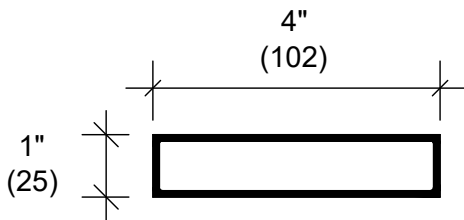

400 SERIES TUBE & STOP FRAMING PARTS

B12

D401
1 3/4" (45) x 4" (102)
TUBE

D405
POST

D409
1" (25) x 4" (102)
TUBE

F2008
DOOR STOP
CAP

D406
1 3/4" (45) X 1 3/4" (45)
TUBE

D403
GLASS STOP / CHANNEL

F2009
DOOR STOP
BASE

MH1
DOOR STOP
WEATHER STRIPPING

D407
1 3/4" (45) x 4 1/2" (114)
TUBE

Clearly Exceptional

Providing innovative solutions that meet client needs | desa.ca