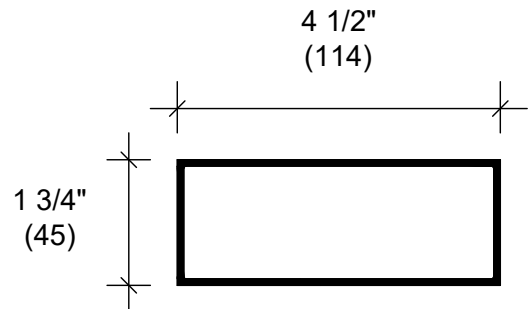

400 SERIES TUBE & STOP FRAMING PARTS

B12

D401
1 3/4" (45) x 4" (102)
TUBE

D405
POST

D409
1" (25) x 4" (102)
TUBE

F2008
DOOR STOP
CAP

D406
1 3/4" (45) X 1 3/4" (45)
TUBE

D403
GLASS STOP / CHANNEL

F2009
DOOR STOP
BASE

MH1
DOOR STOP
WEATHER STRIPPING

D407
1 3/4" (45) x 4 1/2" (114)
TUBE

Clearly Exceptional

Providing innovative solutions that meet client needs | desa.ca