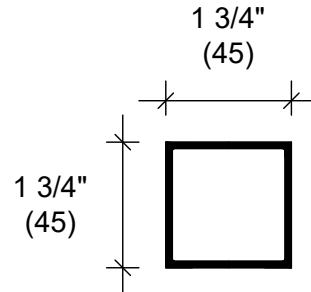

400 SERIES TUBE & STOP FRAMING PARTS

B12

D401
1 3/4" (45) x 4" (102)
TUBE

D405
POST

D409
1" (25) x 4" (102)
TUBE

F2008
DOOR STOP
CAP

D406
1 3/4" (45) X 1 3/4" (45)
TUBE

D403
GLASS STOP / CHANNEL

F2009
DOOR STOP
BASE

MH1
DOOR STOP
WEATHER STRIPPING

D407
1 3/4" (45) x 4 1/2" (114)
TUBE

Clearly Exceptional

Providing innovative solutions that meet client needs | desa.ca