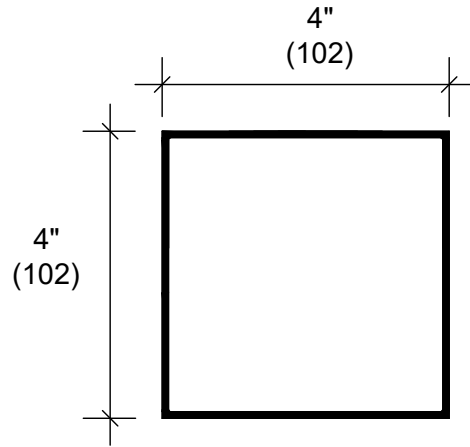

400 SERIES TUBE & STOP FRAMING PARTS

B12

D401
1 3/4" (45) x 4" (102)
TUBE

D405
POST

D409
1" (25) x 4" (102)
TUBE

F2008
DOOR STOP
CAP

D406
1 3/4" (45) X 1 3/4" (45)
TUBE

D403
GLASS STOP / CHANNEL

F2009
DOOR STOP
BASE

MH1
DOOR STOP
WEATHER STRIPPING

D407
1 3/4" (45) x 4 1/2" (114)
TUBE

Clearly Exceptional

Providing innovative solutions that meet client needs | desa.ca