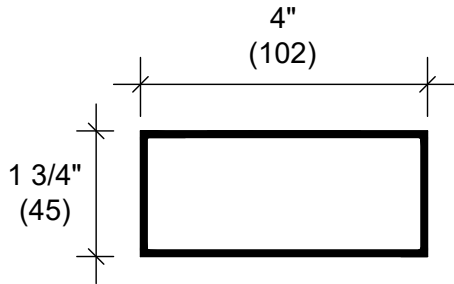

400 SERIES TUBE & STOP FRAMING PARTS

B12

D401
1 3/4" (45) x 4" (102)
TUBE

D405
POST

D409
1" (25) x 4" (102)
TUBE

F2008
DOOR STOP
CAP

D406
1 3/4" (45) X 1 3/4" (45)
TUBE

D403
GLASS STOP / CHANNEL

F2009
DOOR STOP
BASE

MH1
DOOR STOP
WEATHER STRIPPING

D407
1 3/4" (45) x 4 1/2" (114)
TUBE

Clearly Exceptional

Providing innovative solutions that meet client needs | desa.ca